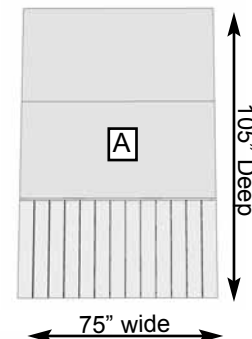

The Sunflower Playhouse is our best seller. An ideal playhouse for children to spend countless hours of playing in a safe environment.

The Sunflower Kit Includes:

- 3 Functional Windows with Screens (18" w x 23" h)
- Functional Dutch Door
- 2 Flower Boxes
- Western Red Cedar Construction
- Lap Sided Cedar Panelized Wall Panels
- Cedar Shingled Panelized Roof Panels
- Designer Shingled Gable
- 3 ft Cedar Deck on Porch
- Panelized For Quick Assembly
- Hardware Included (screws and nails).

Specifications:

- A: Floor Footprint = 75" wide x 105" deep
- B: Overall Width Incl. Roof Overhang = 88 1/2"
- C: Overall Depth Incl. Roof Overhang = 117"
- D: Overall Height Incl. Floor & Roof = 86"
- E: Interior Width frame to frame = 70"
- F: Interior Depth frame to frame = 65"
- G: Interior Height from floor = 76"
- H: Window Size = 18 1/4" wide x 22 1/2" high
- I: Door Dimensions = 23" wide x 58" high
- J: Overall Outside Porch Width = 75"
- K: Overall Outside Porch Depth = 34 1/4"
- L: Inside Front Porch Height = 62"

Shipping Pkg. Size: 88" w x 48" d x 38" h
Shipping Weight: = 1010 lbs