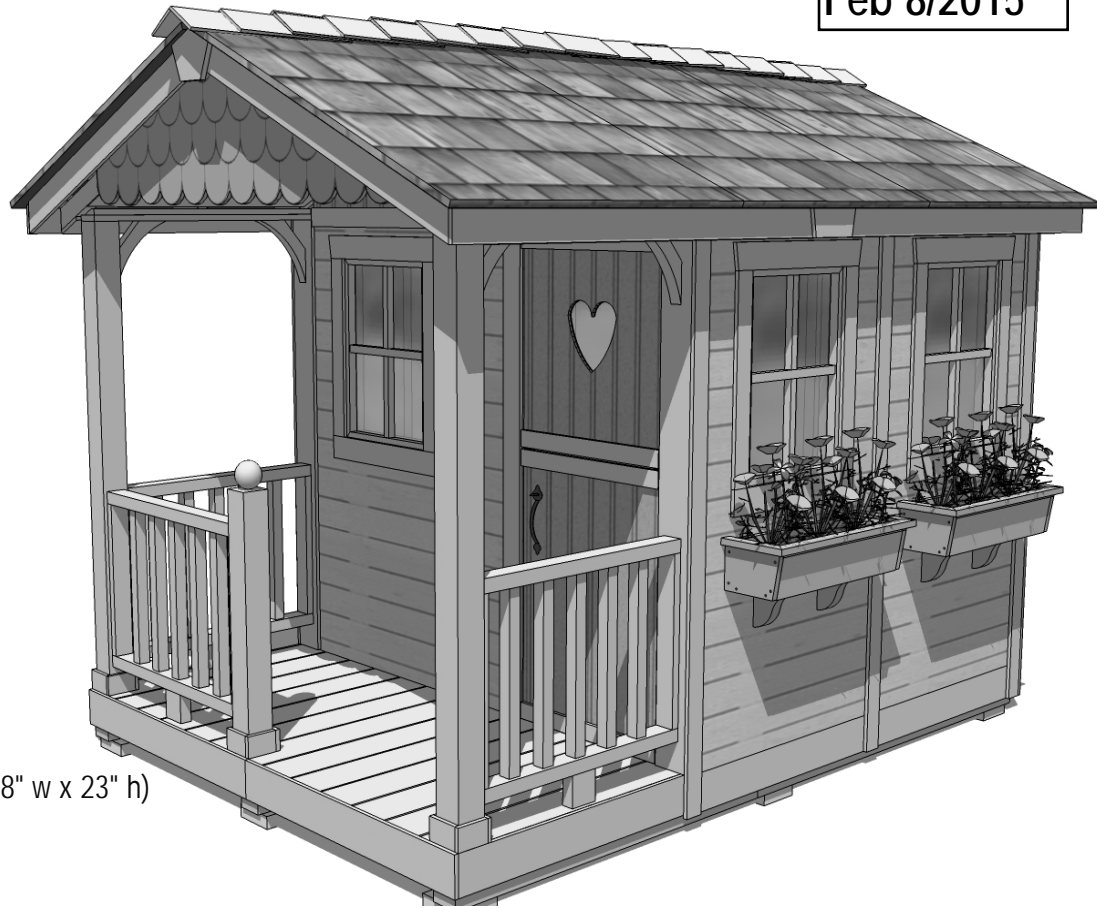

The Sunflower Playhouse is our best seller. An ideal playhouse for children to spend countless hours of playing in a safe environment.

The Sunflower Kit Includes:

- 3 Functional Windows with Screens (18" w x 23" h)
- Functional Dutch Door
- 2 Flower Boxes
- Western Red Cedar Construction
- Lap Sided Cedar Panelized Wall Panels
- Cedar Shingled Panelized Roof Panels
- Designer Shingled Gable
- 3 ft Cedar Deck on Porch
- Panelized For Quick Assembly
- Hardware Included (screws and nails).

Specifications:

- A: Floor Footprint = 75" wide x 105" deep
- B: Overall Width Incl. Roof Overhang = 88 1/2"
- C: Overall Depth Incl. Roof Overhang = 117"
- D: Overall Height Incl. Floor & Roof = 86"
- E: Interior Width frame to frame = 70"
- F: Interior Depth frame to frame = 65"
- G: Interior Height from floor = 76"
- H: Window Size = 18 1/4" wide x 22 1/2" high
- I: Door Dimensions = 23" wide x 58" high
- J: Overall Outside Porch Width = 75"
- K: Overall Outside Porch Depth = 34 1/4"
- L: Inside Front Porch Height = 62"

Shipping Pkg. Size: 88" w x 48" d x 38" h
Shipping Weight: = 1010 lbs