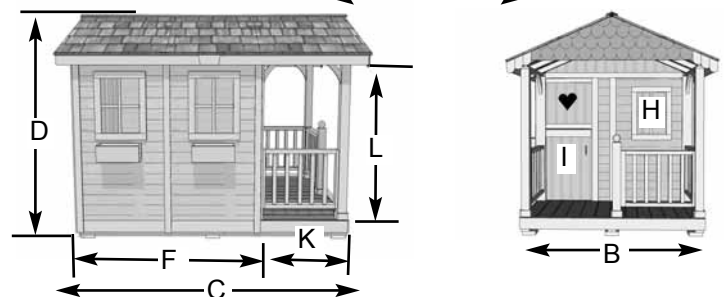

The Sunflower Playhouse is our best seller. An ideal playhouse for children to spend countless hours of playing in a safe environment.

The Sunflower Kit Includes:

- 3 Functional Windows with Screens (18" w x 23" h)
- Functional Dutch Door
- 2 Flower Boxes
- Western Red Cedar Construction
- Lap Sided Cedar Panelized Wall Panels
- Cedar Shingled Panelized Roof Panels
- Designer Shingled Gable
- 3 ft Cedar Deck on Porch
- Panelized For Quick Assembly
- Hardware Included (screws and nails).

Specifications:

- A: Floor Footprint = 75" wide x 105" deep
- B: Overall Width Incl. Roof Overhang = 88 1/2"
- C: Overall Depth Incl. Roof Overhang = 117"
- D: Overall Height Incl. Floor & Roof = 86"
- E: Interior Width frame to frame = 70"
- F: Interior Depth frame to frame = 65"
- G: Interior Height from floor = 76"
- H: Window Size = 18 1/4" wide x 22 1/2" high
- I: Door Dimensions = 23" wide x 58" high
- J: Overall Outside Porch Width = 75"
- K: Overall Outside Porch Depth = 34 1/4"
- L: Inside Front Porch Height = 62"