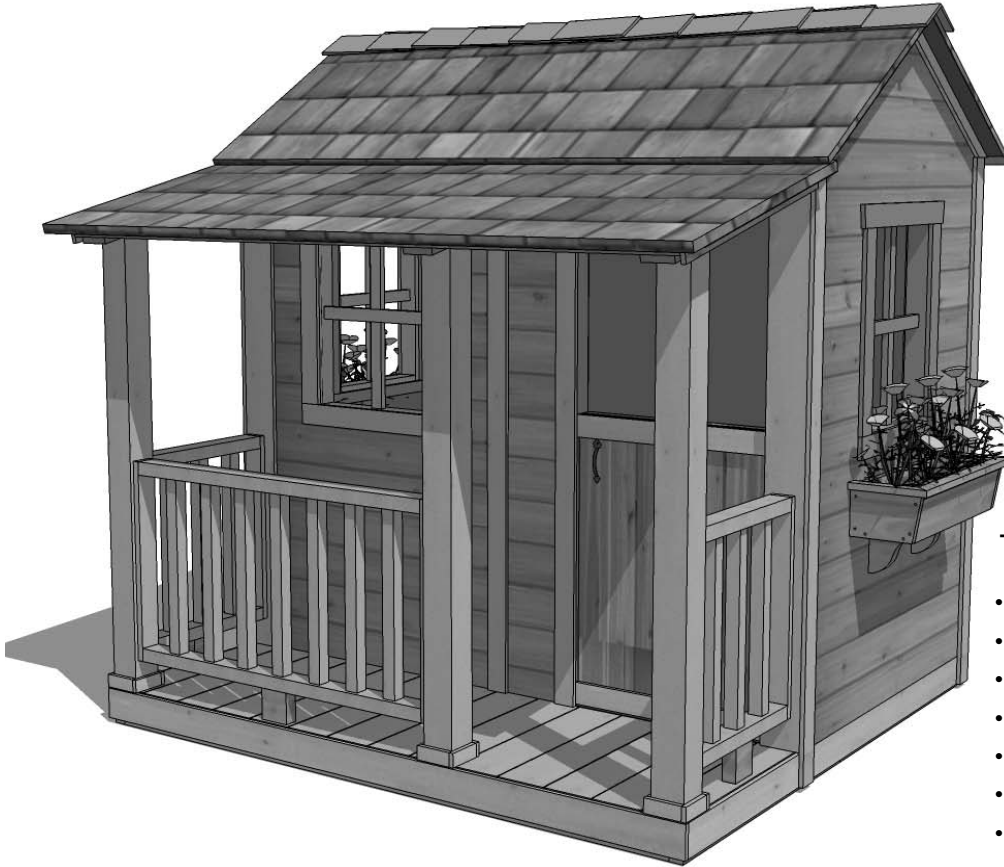

Children of all ages, especially pre-schoolers, love imaginary play. Our Little Cedar 6ft x 6ft Playhouse is the perfect environment for younger kids.

The Little Cedar Kit Includes:

- Western Red Cedar Construction
- Panelized For Quick Assembly
- Cedar Bevel Sided Walls
- 3 Functional Windows with Screens
- 2 Flower Boxes
- Full Dutch Door
- Hardware Included (screws and nails)

Specifications:

- A:** Floor Footprint = 75" wide x 75" deep
- B:** Overall Width Incl. Roof Overhang = 79"
- C:** Overall Depth Incl. Roof Overhang = 79 3/4"
- D:** Overall Height Incl. Floor & Roof = 81"
- E:** Interior Width frame to frame = 70"
- F:** Interior Depth frame to frame = 40.5"
- G:** Interior Height from floor = 72"
- H:** Window Size = 18 1/4" wide x 22 1/2" high
- I:** Door Dimensions = 23" wide x 58" high
- K:** Overall Outside Porch Width = 74 1/2"
- L:** Overall Outside Porch Depth = 24"
- M:** Inside Front Porch Height = 51"

Shipping Pkg. Size: 88" w x 48" d x 32" h
Shipping Weight: = 720 lbs