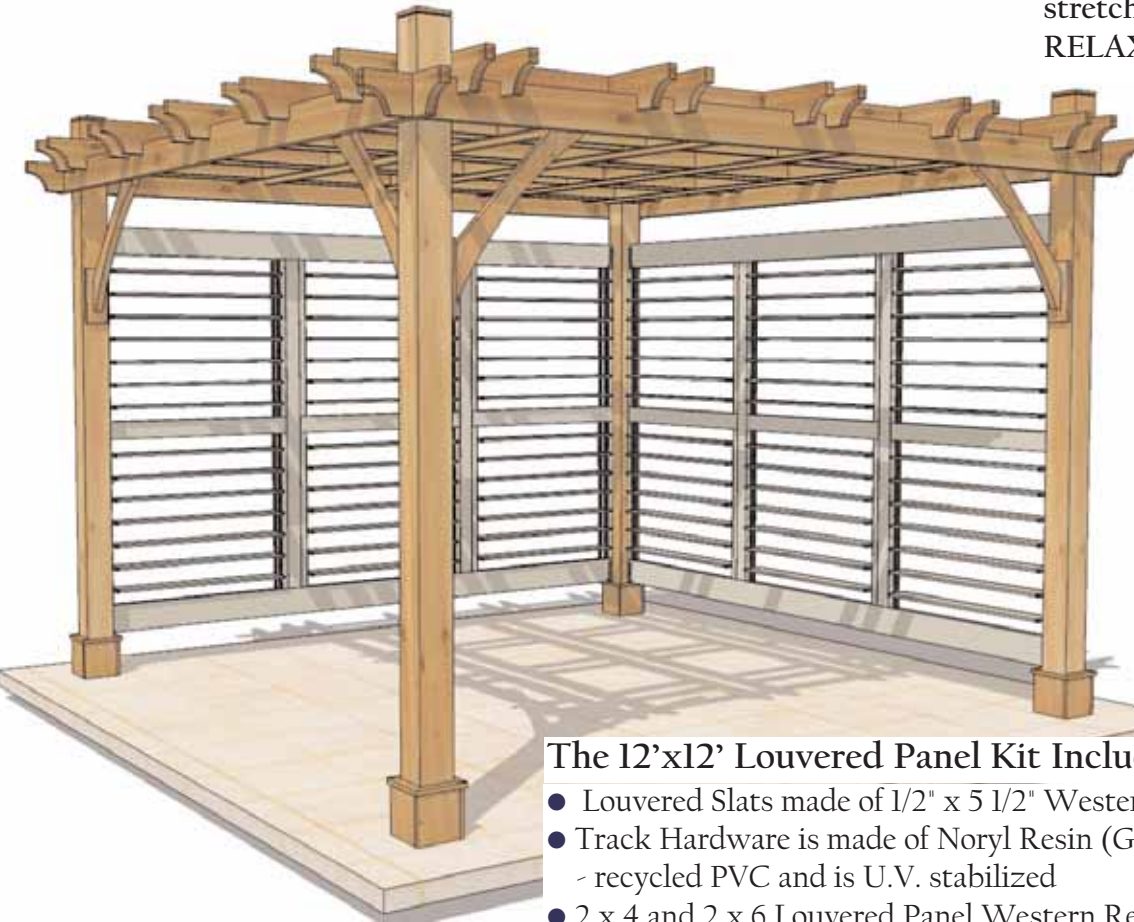

12'x12' Breeze Pergola with Louvered Panels

Item#BZ1212LP

Let the afternoon sun in ...or Not ..by just simply closing the 'blinds' and stretching out with a cup of tea - RELAX in your own private space!

The 12'x12' Louvered Panel Kit Includes:

- Louvered Slats made of 1/2" x 5 1/2" Western Red Cedar Wood
- Track Hardware is made of Noryl Resin (GE Plastics) - recycled PVC and is U.V. stabilized
- 2 x 4 and 2 x 6 Louvered Panel Western Red Cedar Frame Construction
- 6 Easy to Assemble Louvered Panels per 12' Side - Total of 2 Sides Included
- Hardware Included for Pergola and Louvers (screws, nails)
- Step-by-Step Detailed Assembly Manual

A: Louvered Panel = 42 1/4" w x 36" h

1. WRC Slats
2. Plastic Slat Mounts
3. Plastic Rails
4. WRC Framing

B Top/Bottom Joists = 133"

C Vertical Posts = 69.5"

D Horizontal Rails = 42"

E Metal Joist Holders

Shipping Pkg. Size: 41" w x 16" h x 164" l
Shipping Weight: = 975 lbs