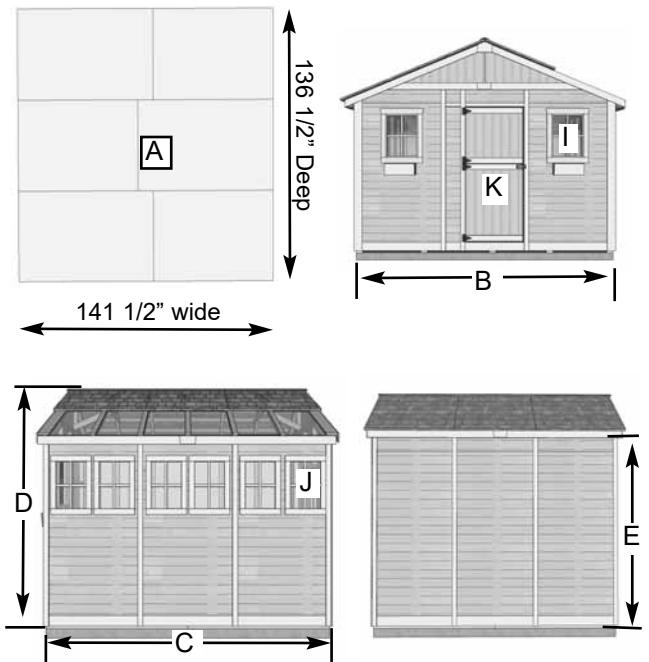

### The SunShed Kit Includes:

- 10 Functional Windows with Screens
- 31" Wide Functional Dutch Door
- "L" Shaped Full Wall Cedar Workbench
- Polygal Polycarbonate Roof Windows - 6mm Thick
- Western Red Cedar Construction
- 7 Flower Boxes
- Lap Sided Cedar Wall Panels
- Cedar Roof with Shingles Already Attached
- Panelized For Quick Assembly
- Hardware Included (screws and nails).

### Specifications:

- A: Floor Footprint = 141 1/2" wide x 136 1/2" deep
- B: Overall Width Incl. Roof Overhang = 155"
- C: Overall Depth Incl. Roof Overhang = 145"
- D: Overall Height Incl. Floor & Roof = 117"
- E: Height of Side Wall = 75"
- F: Interior Width frame to frame = 136 1/2"
- G: Interior Depth frame to frame = 131 1/2"
- H: Interior Height from floor = 102"
- I: Large Window Size (2) = 18 1/4" wide x 22 1/2" high
- J: Small Window Size (6) = 14" wide x 21" high
- K: Door Dimensions = 31 1/2" wide x 72" high

Shipping Pkg#1 Size: 88"w x 52"d x 43"h  
 Shipping Pkg#2 Size: 88"w x 48"d x 34"h  
 Shipping Weight: = 1890 lbs