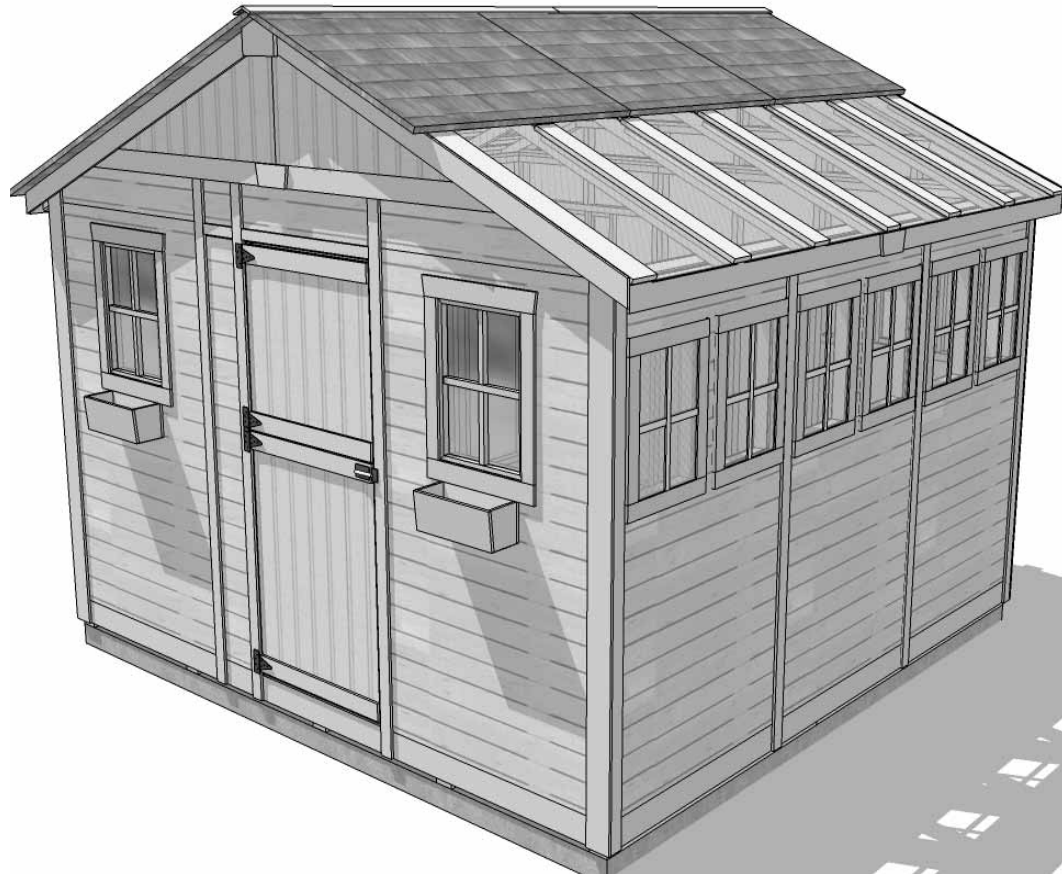

Escape to the tranquility of your very own garden getaway.

The SunShed Kit Includes:

- 10 Functional Windows with Screens
- 31" Wide Functional Dutch Door
- "L" Shaped Full Wall Cedar Workbench
- Polygal Polycarbonate Roof Windows - 6mm Thick
- Western Red Cedar Construction
- 7 Flower Boxes
- Lap Sided Cedar Wall Panels
- Cedar Roof with Shingles Already Attached
- Panelized For Quick Assembly
- Hardware Included (screws and nails).

Specifications:

- A: Floor Footprint = 141 1/2" wide x 136 1/2" deep
- B: Overall Width Incl. Roof Overhang = 155"
- C: Overall Depth Incl. Roof Overhang = 145"
- D: Overall Height Incl. Floor & Roof = 117"
- E: Height of Side Wall = 75"
- F: Interior Width frame to frame = 136 1/2"
- G: Interior Depth frame to frame = 131 1/2"
- H: Interior Height from floor = 102"
- I: Large Window Size (4) = 18 1/4" wide x 22 1/2" high
- J: Small Window Size (6) = 14" wide x 21" high
- K: Door Dimensions = 31 1/2" wide x 72" high

Shipping Pkg#1 Size: 88"w x 52"d x 43"h
 Shipping Pkg#2 Size: 88"w x 48"d x 34"h
 Shipping Weight: = 1890 lbs