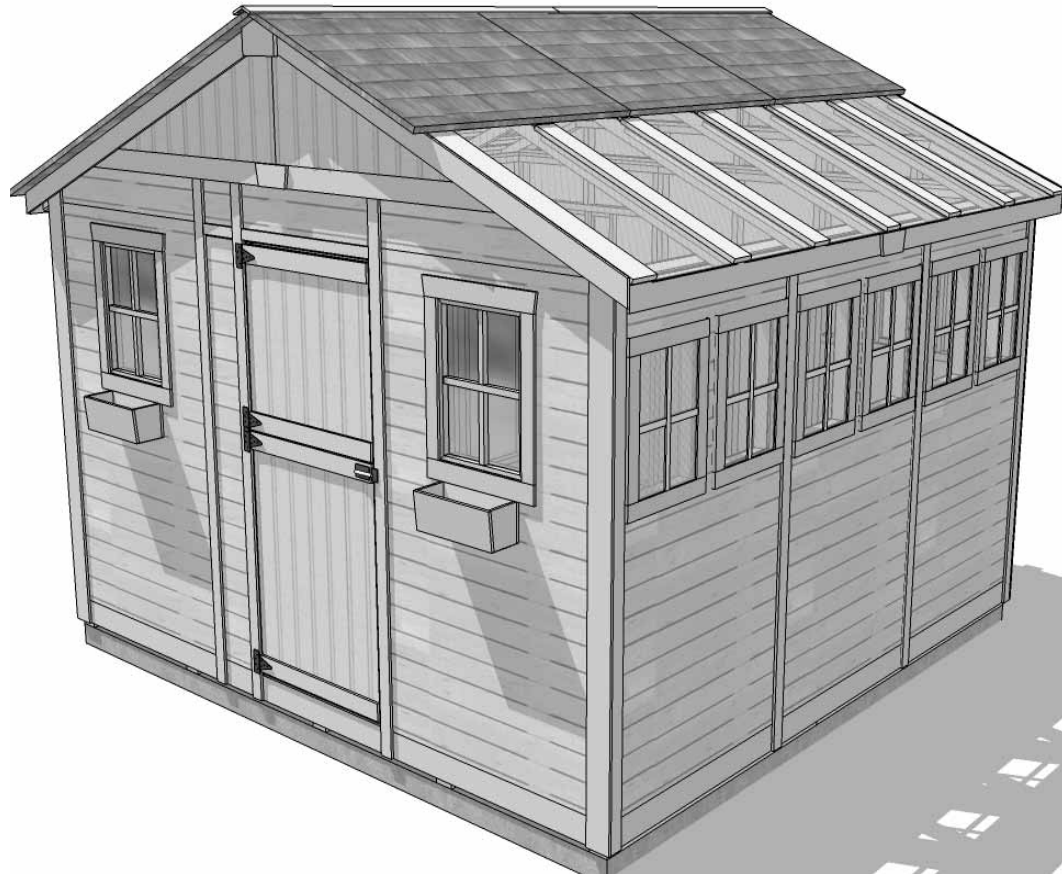

Escape to the tranquility of your very own garden getaway.

### The SunShed Kit Includes:

- 10 Functional Windows with Screens
- 31" Wide Functional Dutch Door
- "L" Shaped Full Wall Cedar Workbench
- Polygal Polycarbonate Roof Windows - 6mm Thick
- Western Red Cedar Construction
- 7 Flower Boxes
- Lap Sided Cedar Wall Panels
- Cedar Roof with Shingles Already Attached
- Panelized For Quick Assembly
- Hardware Included (screws and nails).

### Specifications:

- A: Floor Footprint = 141 1/2" wide x 136 1/2" deep
- B: Overall Width Incl. Roof Overhang = 155"
- C: Overall Depth Incl. Roof Overhang = 145"
- D: Overall Height Incl. Floor & Roof = 117"
- E: Height of Side Wall = 75"
- F: Interior Width frame to frame = 136 1/2"
- G: Interior Depth frame to frame = 131 1/2"
- H: Interior Height from floor = 102"
- I: Large Window Size (2) = 18 1/4" wide x 22 1/2" high
- J: Small Window Size (6) = 14" wide x 21" high
- K: Door Dimensions = 31 1/2" wide x 72" high

Shipping Pkg#1 Size: 88"w x 52"d x 43"h  
 Shipping Pkg#2 Size: 88"w x 48"d x 34"h  
 Shipping Weight: = 1890 lbs