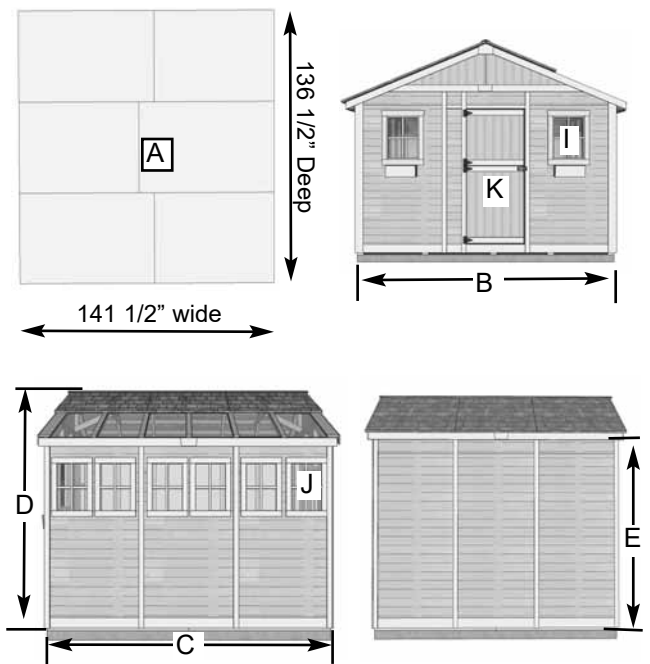

Escape to the tranquility of your very own garden getaway.

The SunShed Kit Includes:

- 10 Functional Windows with Screens
- 31" Wide Functional Dutch Door
- "L" Shaped Full Wall Cedar Workbench
- Polygal Polycarbonate Roof Windows - 6mm Thick
- Western Red Cedar Construction
- 7 Flower Boxes
- Lap Sided Cedar Wall Panels
- Cedar Roof with Shingles Already Attached
- Panelized For Quick Assembly
- Hardware Included (screws and nails).

Specifications:

- A: Floor Footprint = 141 1/2" wide x 136 1/2" deep
- B: Overall Width Incl. Roof Overhang = 155"
- C: Overall Depth Incl. Roof Overhang = 145"
- D: Overall Height Incl. Floor & Roof = 117"
- E: Height of Side Wall = 75"
- F: Interior Width frame to frame = 136 1/2"
- G: Interior Depth frame to frame = 131 1/2"
- H: Interior Height from floor = 102"
- I: Large Window Size (4) = 18 1/4" wide x 22 1/2" high
- J: Small Window Size (6) = 14" wide x 21" high
- K: Door Dimensions = 31 1/2" wide x 72" high

Shipping Pkg#1 Size: 88"w x 52"d x 43"h
 Shipping Pkg#2 Size: 88"w x 48"d x 34"h
 Shipping Weight: = 1890 lbs