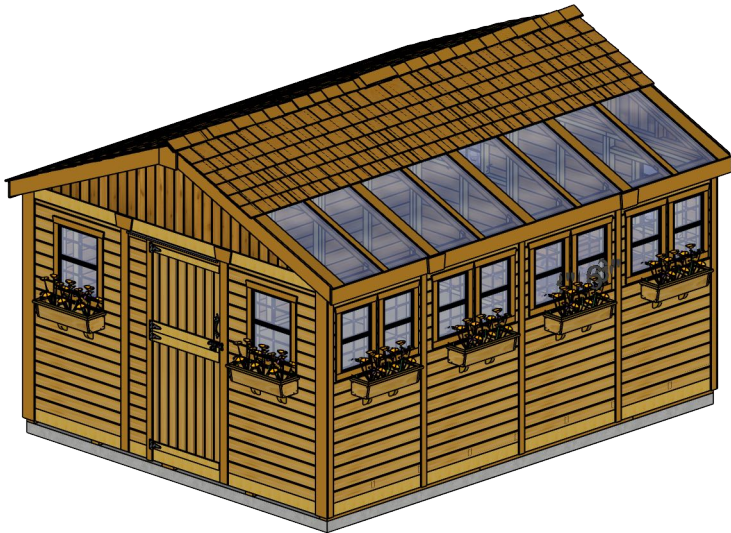

The ideal solution for a Greenhouse, backyard retreat or organized workspace.

Kit Includes:

- 12 Functional Windows with Screens & Locks
- 31" wide Dutch Door
- 16" Deep L-Shaped Full-Wall Work Bench
- 8 Polycarbonate Translucent Roof Panels
- Western Red Cedar Construction
- 7 Flower Boxes
- Lap Sided Cedar Wall Panels
- 1207 Cu. Ft. Storage Capacity
- Panelized For Quick Assembly
- Hardware Included (screws and nails).

Item# SSGS1216-BASE-LAP

Revised:
March 27, 2025

SPECIFICATIONS

- A: Floor Footprint = 141 1/2" wide x 182" deep
- B: Overall Width Incl. Roof Overhang = 155"
- C: Overall Depth Incl. Roof Overhang = 190 1/2"
- D: Overall Height Incl. Floor & Roof = 118 3/4"
- E: Height of Side Wall = 84"
- F: Interior Width Frame to Frame = 136 1/2"
- G: Interior Depth Frame to Frame = 177"
- H: Interior Height from floor = 107"
- I: Large Window Size (4) = 18 1/4" wide x 22 1/2" high
- J: Small Window Size (8) = 14" wide x 21" high
- K: Door Dimensions = 31 1/2" wide x 72" high