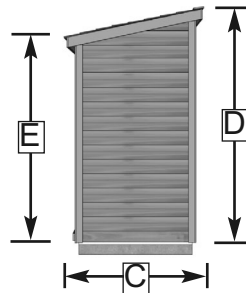

# 8' x 4' Space Saver Garden Shed with Sliding Doors

Item#SS84-SLDR-AK

Revised:  
May 02, 2022

Escape to the tranquility of your very own getaway.

## The Space Saver Kit Includes:

- 1 Functional Windows with Screens
- Sliding Single Door with 40 1/2" opening
- Western Red Cedar Construction
- 2x3 Frame Construction
- Cedar, Metal or Plywood roof options
- Panelized for Quick Assembly
- Hardware Included (screws & nails)

## Specifications:

- A:** Floor Footprint = 96" wide x 45 1/2" deep  
**B:** Overall Width Incl. Roof Overhang = 103"  
**C:** Overall Depth Incl. Roof Overhang = 55"  
**D:** Overall Height Incl. Floor & Roof (Rear) = 96"  
**E:** Overall Height Incl. Floor & Roof (Front) = 84"  
**F:** Door Opening = 40 1/2"w x 72"h  
**G:** Window Size = 18"w x 23"h  
**H:** Interior Width Frame to Frame = 91"  
**I:** Interior Depth Frame to Frame = 41 1/2"  
**J:** Interior Height from Floor = 87"