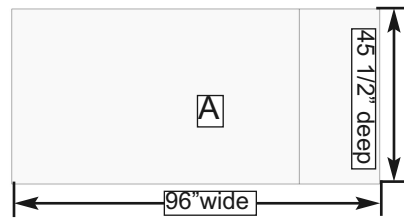

# 8' x 4' Space Saver Garden Shed with Sliding Doors

Item#SS84-SLDR-AK

Revised:  
May 02, 2022

Escape to the tranquility of your very own getaway.

## The Space Saver Kit Includes:

- 1 Functional Windows with Screens
- Sliding Single Door with 40 1/2" opening
- Western Red Cedar Construction
- 2x3 Frame Construction
- Cedar, Metal or Plywood roof options
- Panelized for Quick Assembly
- Hardware Included (screws & nails)

## Specifications:

- A:** Floor Footprint = 96" wide x 45 1/2" deep  
**B:** Overall Width Incl. Roof Overhang = 103"  
**C:** Overall Depth Incl. Roof Overhang = 55"  
**D:** Overall Height Incl. Floor & Roof (Rear) = 96"  
**E:** Overall Height Incl. Floor & Roof (Front) = 84"  
**F:** Door Opening = 40 1/2"w x 72"h  
**G:** Window Size = 18"w x 23"h  
**H:** Interior Width Frame to Frame = 91"  
**I:** Interior Depth Frame to Frame = 41 1/2"  
**J:** Interior Height from Floor = 87"

Shipping Pkg Size: 84"w x 52"d x 29"h  
 Shipping Weight = 725lbs