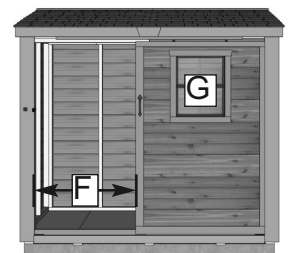

# 8' x 4' Space Saver Garden Shed with Sliding Doors

Item#SS84-SLDR-AK

Revised:  
May 02, 2022

Escape to the tranquility of your very own getaway.

## The Space Saver Kit Includes:

- 1 Functional Windows with Screens
- Sliding Single Door with 40 1/2" opening
- Western Red Cedar Construction
- 2x3 Frame Construction
- Cedar, Metal or Plywood roof options
- Panelized for Quick Assembly
- Hardware Included (screws & nails)

## Specifications:

- A:** Floor Footprint = 96" wide x 45 1/2" deep  
**B:** Overall Width Incl. Roof Overhang = 103"  
**C:** Overall Depth Incl. Roof Overhang = 55"  
**D:** Overall Height Incl. Floor & Roof (Rear) = 96"  
**E:** Overall Height Incl. Floor & Roof (Front) = 84"  
**F:** Door Opening = 40 1/2"w x 72"h  
**G:** Window Size = 18"w x 23"h  
**H:** Interior Width Frame to Frame = 91"  
**I:** Interior Depth Frame to Frame = 41 1/2"  
**J:** Interior Height from Floor = 87"