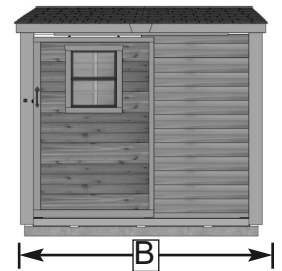

# 8' x 4' Space Saver Garden Shed with Sliding Doors

Item#SS84-SLDR-AK

Revised:  
May 02, 2022

Escape to the tranquility of your very own getaway.

## The Space Saver Kit Includes:

- 1 Functional Windows with Screens
- Sliding Single Door with 40 1/2" opening
- Western Red Cedar Construction
- 2x3 Frame Construction
- Cedar, Metal or Plywood roof options
- Panelized for Quick Assembly
- Hardware Included (screws & nails)

## Specifications:

- A:** Floor Footprint = 96" wide x 45 1/2" deep  
**B:** Overall Width Incl. Roof Overhang = 103"  
**C:** Overall Depth Incl. Roof Overhang = 55"  
**D:** Overall Height Incl. Floor & Roof (Rear) = 96"  
**E:** Overall Height Incl. Floor & Roof (Front) = 84"  
**F:** Door Opening = 40 1/2"w x 72"h  
**G:** Window Size = 18"w x 23"h  
**H:** Interior Width Frame to Frame = 91"  
**I:** Interior Depth Frame to Frame = 41 1/2"  
**J:** Interior Height from Floor = 87"