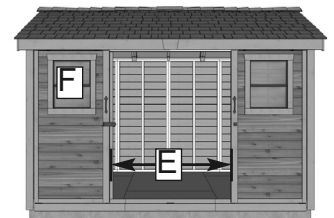

12' x 8' Cabana Garden Shed with Sliding Doors

Item#CB128-SLDR-AK

**Revised:
Feb 09, 2022**

Escape to the tranquility of your very own getaway.

The Cabana Kit Includes:

- 2 Functional Windows with Screens
- Sliding Double Doors with 60" opening
- Western Red Cedar Construction
- 2x3 Frame Construction
- Cedar, Metal or Plywood roof options
- Panelized for Quick Assembly
- Hardware Included (screws & nails)

Specifications:

- A:** Floor Footprint = 136 1/2" wide x 96" deep
B: Overall Width Incl. Roof Overhang = 148"
C: Overall Depth Incl. Roof Overhang = 110"
D: Overall Height Incl. Floor & Roof = 105"
E: Door Opening = 60"w x 72"h
F: Window Size = 18"w x 23"h
G: Interior Width Frame to Frame = 131 1/2"
H: Interior Depth Frame to Frame = 89 1/2"
I: Interior Height from Floor = 94"