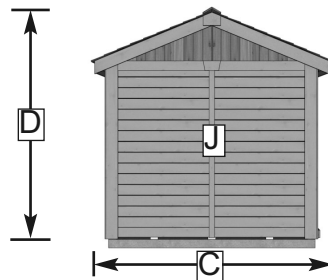

12' x 8' Cabana Garden Shed with Sliding Doors

Item#CB128-SLDR-AK

**Revised:
Feb 09, 2022**

Escape to the tranquility of your very own getaway.

The Cabana Kit Includes:

- 2 Functional Windows with Screens
- Sliding Double Doors with 60" opening
- Western Red Cedar Construction
- 2x3 Frame Construction
- Cedar, Metal or Plywood roof options
- Panelized for Quick Assembly
- Hardware Included (screws & nails)

Specifications:

- A:** Floor Footprint = 136 1/2" wide x 96" deep
B: Overall Width Incl. Roof Overhang = 148"
C: Overall Depth Incl. Roof Overhang = 110"
D: Overall Height Incl. Floor & Roof = 105"
E: Door Opening = 60"w x 72"h
F: Window Size = 18"w x 23"h
G: Interior Width Frame to Frame = 131 1/2"
H: Interior Depth Frame to Frame = 89 1/2"
I: Interior Height from Floor = 94"

Shipping Pkg Size: 88"w x 52"d x 49"h
 Shipping Weight = 1390lbs