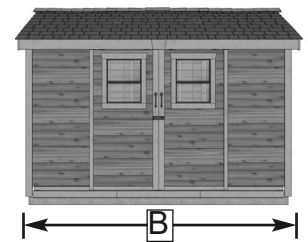

12' x 8' Cabana Garden Shed with Sliding Doors

Item#CB128-SLDR-AK

**Revised:
Feb 09, 2022**

Escape to the tranquility of your very own getaway.

The Cabana Kit Includes:

- 2 Functional Windows with Screens
- Sliding Double Doors with 60" opening
- Western Red Cedar Construction
- 2x3 Frame Construction
- Cedar, Metal or Plywood roof options
- Panelized for Quick Assembly
- Hardware Included (screws & nails)

Specifications:

- A:** Floor Footprint = 136 1/2" wide x 96" deep
B: Overall Width Incl. Roof Overhang = 148"
C: Overall Depth Incl. Roof Overhang = 110"
D: Overall Height Incl. Floor & Roof = 105"
E: Door Opening = 60"w x 72"h
F: Window Size = 18"w x 23"h
G: Interior Width Frame to Frame = 131 1/2"
H: Interior Depth Frame to Frame = 89 1/2"
I: Interior Height from Floor = 94"