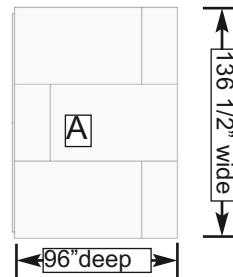

12' x 8' Cabana Garden Shed with Sliding Doors

Item#CB128-SLDR-AK

**Revised:
Feb 09, 2022**

Escape to the tranquility of your very own getaway.

The Cabana Kit Includes:

- 2 Functional Windows with Screens
- Sliding Double Doors with 60" opening
- Western Red Cedar Construction
- 2x3 Frame Construction
- Cedar, Metal or Plywood roof options
- Panelized for Quick Assembly
- Hardware Included (screws & nails)

Specifications:

- A:** Floor Footprint = 136 1/2" wide x 96" deep
B: Overall Width Incl. Roof Overhang = 148"
C: Overall Depth Incl. Roof Overhang = 110"
D: Overall Height Incl. Floor & Roof = 105"
E: Door Opening = 60"w x 72"h
F: Window Size = 18"w x 23"h
G: Interior Width Frame to Frame = 131 1/2"
H: Interior Depth Frame to Frame = 89 1/2"
I: Interior Height from Floor = 94"

Shipping Pkg Size: 88"w x 52"d x 49"h
 Shipping Weight = 1390lbs