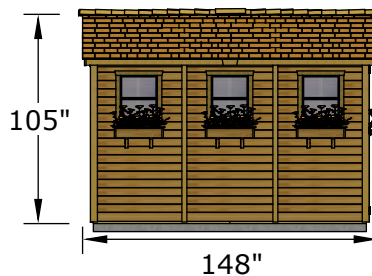

Not only will you have one of the nicest looking storage sheds on the block, but it will also withstand the elements better and longer than sheds made from other materials.

Kit Includes:

- Functional 62In Double Doors
- 3 Functional Aluminum windows (18In W x 22 1/2In H) with screen
- 3 Flower Box kits
- Panelized For Quick Assembly
- Multiple Roof Options
- Western Red Cedar Construction

Item# SM812-BASE-BEV

Revised:
March 27, 2025

SPECIFICATIONS

- A: Floor Footprint = 96" Wide x 136 1/2" deep
- B: Overall Width Incl. Roof Overhang = 110"
- C: Overall Depth Incl. Roof Overhang= 148"
- D: overall Height Incl. Floor& Roof = 105"
- E: Interior Width Frame to Frame = 89 1/2"
- F: Interior Depth Frame to Frame = 131 1/2"
- G: Interior Height From Floor = 94"
- H: Window Size = 18 1/4" Wide x 23 1/2" High
- I: Door Dimensions = 62" Wide x 72" High

Shipping Pkg. Size = 88"w x 52"d x 50"h
Shipping Weight = 1400 lbs