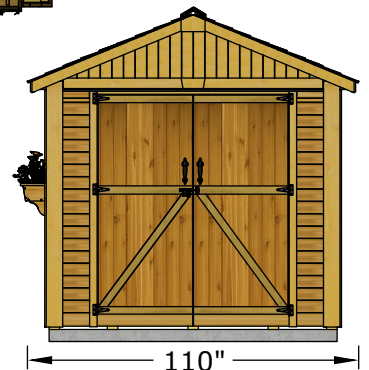

Not only will you have one of the nicest looking storage sheds on the block, but it will also withstand the elements better and longer than sheds made from other materials.

Kit Includes:

- Functional 62In Double Doors
- 3 Functional Aluminum windows (18In W x 22 1/2In H) with screen
- 3 Flower Box kits
- Panelized For Quick Assembly
- Multiple Roof Options
- Western Red Cedar Construction

Item# SM812-BASE-BEV

Revised:
March 27, 2025

SPECIFICATIONS

- A: Floor Footprint = 96" Wide x 136 1/2" deep
- B: Overall Width Incl. Roof Overhang = 110"
- C: Overall Depth Incl. Roof Overhang= 148"
- D: overall Height Incl. Floor& Roof = 105"
- E: Interior Width Frame to Frame = 89 1/2"
- F: Interior Depth Frame to Frame = 131 1/2"
- G: Interior Height From Floor = 94"
- H: Window Size = 18 1/4" Wide x 23 1/2" High
- I: Door Dimensions = 62" Wide x 72" High

Shipping Pkg. Size = 88"w x 52"d x 50"h
Shipping Weight = 1400 lbs