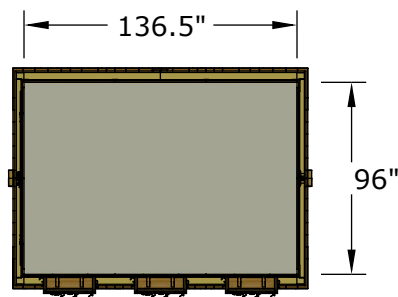

Not only will you have one of the nicest looking storage sheds on the block, but it will also withstand the elements better and longer than sheds made from other materials.

Kit Includes:

- Functional 62In Double Doors
- 3 Functional Aluminum windows (18In W x 22 1/2In H) with screen
- 3 Flower Box kits
- Panelized For Quick Assembly
- Multiple Roof Options
- Western Red Cedar Construction

Item# SM812-BASE-BEV

Revised:
March 27, 2025

SPECIFICATIONS

- A: Floor Footprint = 96" Wide x 136 1/2" deep
- B: Overall Width Incl. Roof Overhang = 110"
- C: Overall Depth Incl. Roof Overhang= 148"
- D: overall Height Incl. Floor& Roof = 105"
- E: Interior Width Frame to Frame = 89 1/2"
- F: Interior Depth Frame to Frame = 131 1/2"
- G: Interior Height From Floor = 94"
- H: Window Size = 18 1/4" Wide x 23 1/2" High
- I: Door Dimensions = 62" Wide x 72" High

Shipping Pkg. Size = 88"w x 52"d x 50"h
Shipping Weight = 1400 lbs