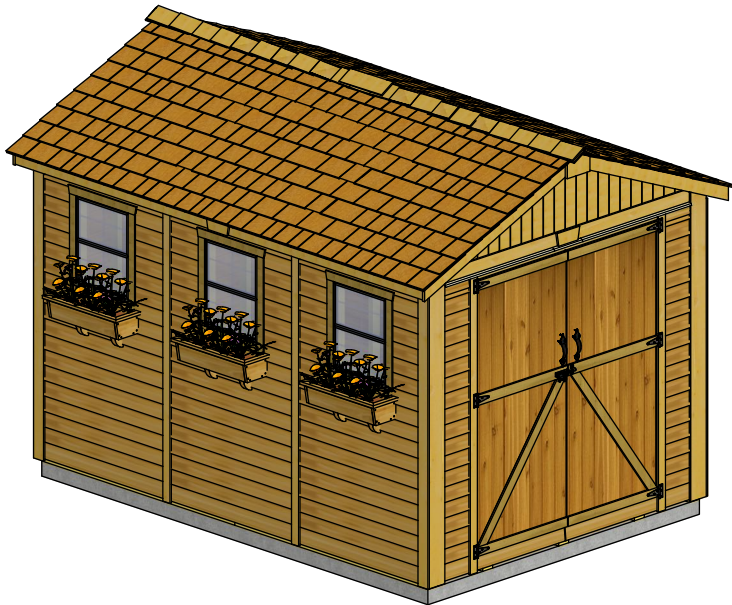

Not only will you have one of the nicest looking storage sheds on the block, but it will also withstand the elements better and longer than sheds made from other materials.

Kit Includes:

- Functional 62In Double Doors
- 3 Functional Aluminum windows (18In W x 22 1/2In H) with screen
- 3 Flower Box kits
- Panelized For Quick Assembly
- Multiple Roof Options
- Western Red Cedar Construction

Item# SM812-BASE-BEV

Revised:
March 27, 2025

SPECIFICATIONS

- A: Floor Footprint = 96" Wide x 136 1/2" deep
- B: Overall Width Incl. Roof Overhang = 110"
- C: Overall Depth Incl. Roof Overhang= 148"
- D: overall Height Incl. Floor& Roof = 105"
- E: Interior Width Frame to Frame = 89 1/2"
- F: Interior Depth Frame to Frame = 131 1/2"
- G: Interior Height From Floor = 94"
- H: Window Size = 18 1/4" Wide x 23 1/2" High
- I: Door Dimensions = 62" Wide x 72" High