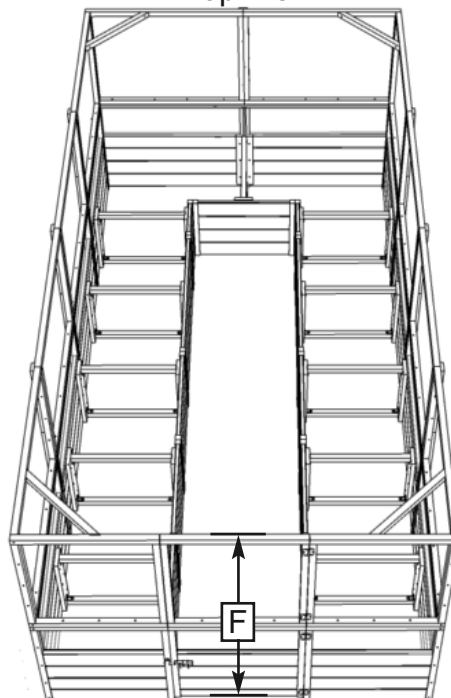

8x16 Raised Cedar Garden Bed Deer Fence Option Kit Item# RB816DFO

Front View

Version #1.0
April 2, 2020

Product Specifications:

- A: Height = 67"
- B: Length = 187"
- C: Width = 92"
- D: Height (Deer Fence Only) = 33 1/2"
- E: Door Width = 30 5/8"
- F: Door Height = 65"

Side View

Top View

Shipping Specifications:

UPS Boxes 1 & 2
8"H x 34"W x 47"L

UPS Box 3 & 4
4"H x 34"W x 47"L

- Box 1 weight = 25 lbs
- Box 2 weight = 25 lbs
- Box 3 weight = 20 lbs
- Box 4 weight = 20 lbs

Total Weight = 90 lbs