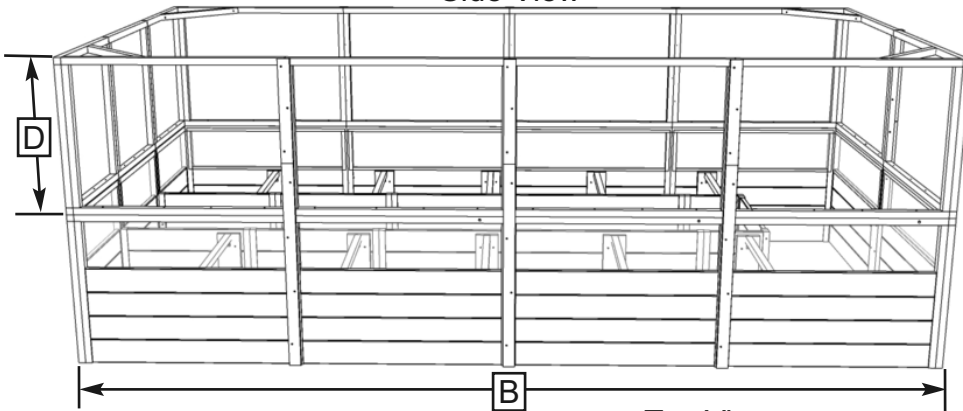

8x16 Raised Cedar Garden Bed Deer Fence Option Kit Item# RB816DFO

Front View

Version #1.0
April 2, 2020

Product Specifications:

- A: Height = 67"
- B: Length = 187"
- C: Width = 92"
- D: Height (Deer Fence Only) = 33 1/2"
- E: Door Width = 30 5/8"
- F: Door Height = 65"

Side View

Top View

Shipping Specifications:

UPS Boxes 1 & 2
8"H x 34"W x 47"L

UPS Box 3 & 4
4"H x 34"W x 47"L

- Box 1 weight = 25 lbs
- Box 2 weight = 25 lbs
- Box 3 weight = 20 lbs
- Box 4 weight = 20 lbs

Total Weight = 90 lbs