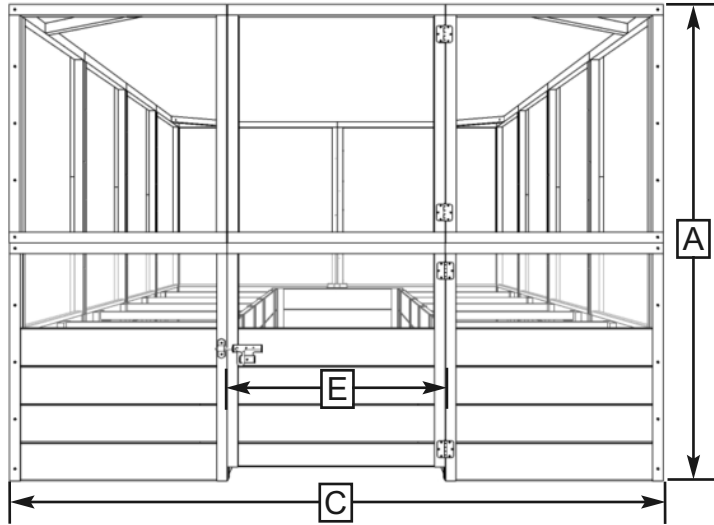

8x16 Raised Cedar Garden Bed Deer Fence Option Kit Item# RB816DFO

Front View

Version #1.0
April 2, 2020

Product Specifications:

- A: Height = 67"
- B: Length = 187"
- C: Width = 92"
- D: Height (Deer Fence Only) = 33 1/2"
- E: Door Width = 30 5/8"
- F: Door Height = 65"

Side View

Top View

Shipping Specifications:

UPS Boxes 1 & 2
8"H x 34"W x 47"L

UPS Box 3 & 4
4"H x 34"W x 47"L

- Box 1 weight = 25 lbs
- Box 2 weight = 25 lbs
- Box 3 weight = 20 lbs
- Box 4 weight = 20 lbs

Total Weight = 90 lbs