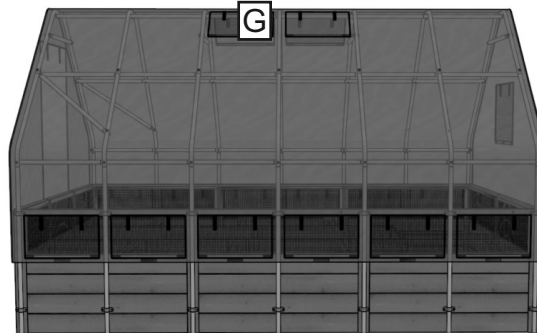

8x12 Garden in a Box Greenhouse

Cover Item# RB812GHO

Version #1
July 9th, 2021

Product Specifications:

- A: Width = 95"
- B: Height = 91"
- C: Depth = 140"
- D&E: Doorway = 78"h x 30"w
- F: Front/Side Insect Netting Screens = 25"w x 11 1/2" h x 14
- G: Roof Insect Netting Screens = 19"w x 8" h x 4
- H: Lower Rear Insect Netting Screens = 36"w x 11 1/2" h x 2
- I: Upper Rear Insect Netting Screen = 23"w x 19" h x 1

* Greenhouse Material - 6 mm Low Density Polyethylene with anti-UV and fog properties.

* Framing Material - 1" diameter steel tubing powder coated black.

Shipping Specifications:

1 UPS Box
7 1/2"H x 17"W x 51"L

Weight = 89 lbs