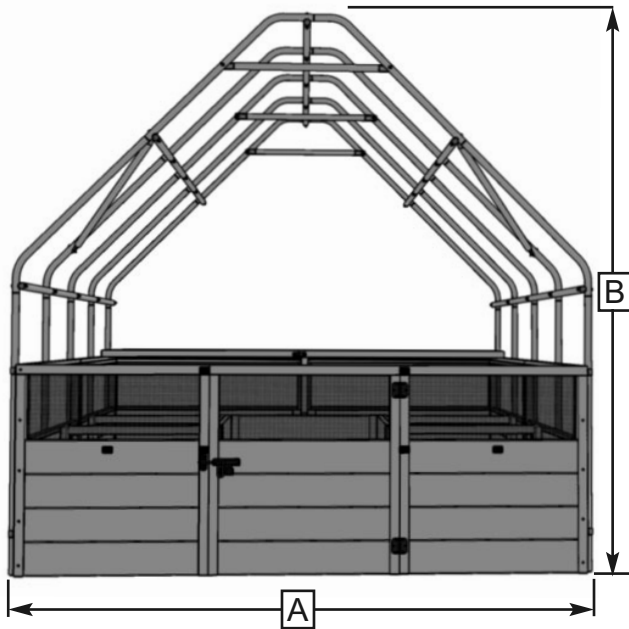

8x12 Garden in a Box Greenhouse

Cover Item# RB812GHO

Version #1
July 9th, 2021

Product Specifications:

- A: Width = 95"
- B: Height = 91"
- C: Depth = 140"
- D&E: Doorway = 78"h x 30"w
- F: Front/Side Insect Netting Screens = 25"w x 11 1/2" h x 14
- G: Roof Insect Netting Screens = 19"w x 8" h x 4
- H: Lower Rear Insect Netting Screens = 36"w x 11 1/2" h x 2
- I: Upper Rear Insect Netting Screen = 23"w x 19" h x 1

* Greenhouse Material - 6 mm Low Density Polyethylene with anti-UV and fog properties.

* Framing Material - 1" diameter steel tubing powder coated black.

Shipping Specifications:

1 UPS Box
7 1/2"H x 17"W x 51"L

Weight = 89 lbs