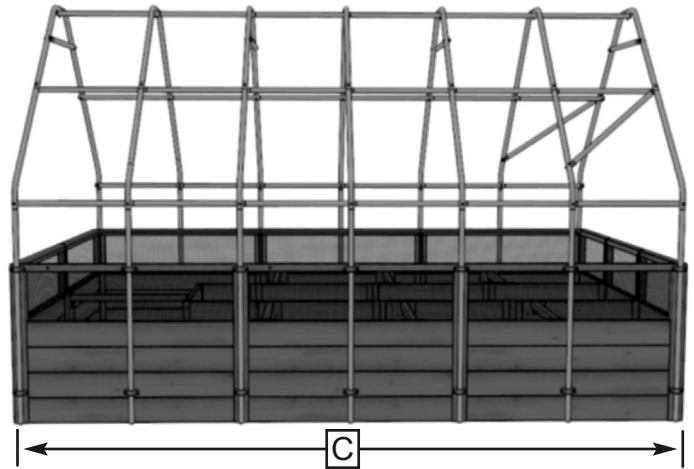

8x12 Garden in a Box Greenhouse

Cover Item# RB812GHO

Version #1
July 9th, 2021

Product Specifications:

- A: Width = 95"
- B: Height = 91"
- C: Depth = 140"
- D&E: Doorway = 78"h x 30"w
- F: Front/Side Insect Netting Screens = 25"w x 11 1/2" h x 14
- G: Roof Insect Netting Screens = 19"w x 8" h x 4
- H: Lower Rear Insect Netting Screens = 36"w x 11 1/2" h x 2
- I: Upper Rear Insect Netting Screen = 23"w x 19" h x 1

* Greenhouse Material - 6 mm Low Density Polyethylene with anti-UV and fog properties.

* Framing Material - 1" diameter steel tubing powder coated black.

Shipping Specifications:

1 UPS Box
7 1/2"H x 17"W x 51"L

Weight = 89 lbs