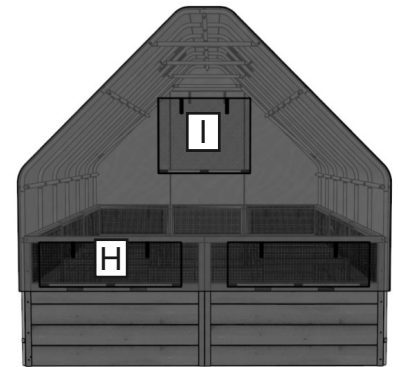

8x12 Garden in a Box Greenhouse

Cover Item# RB812GHO

Version #1
July 9th, 2021

Product Specifications:

- A: Width = 95"
- B: Height = 91"
- C: Depth = 140"
- D&E: Doorway = 78"h x 30"w
- F: Front/Side Insect Netting Screens = 25"w x 11 1/2" h x 14
- G: Roof Insect Netting Screens = 19"w x 8" h x 4
- H: Lower Rear Insect Netting Screens = 36"w x 11 1/2" h x 2
- I: Upper Rear Insect Netting Screen = 23"w x 19" h x 1

* Greenhouse Material - 6 mm Low Density Polyethylene with anti-UV and fog properties.

* Framing Material - 1" diameter steel tubing powder coated black.

Shipping Specifications:

1 UPS Box
7 1/2"H x 17"W x 51"L

Weight = 89 lbs