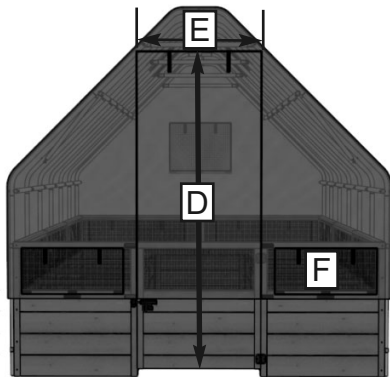

8x12 Garden in a Box Greenhouse

Cover Item# RB812GHO

Version #1
July 9th, 2021

Product Specifications:

- A: Width = 95"
- B: Height = 91"
- C: Depth = 140"
- D&E: Doorway = 78"h x 30"w
- F: Front/Side Insect Netting Screens = 25"w x 11 1/2" h x 14
- G: Roof Insect Netting Screens = 19"w x 8" h x 4
- H: Lower Rear Insect Netting Screens = 36"w x 11 1/2" h x 2
- I: Upper Rear Insect Netting Screen = 23"w x 19" h x 1

* Greenhouse Material - 6 mm Low Density Polyethylene with anti-UV and fog properties.

* Framing Material - 1" diameter steel tubing powder coated black.

Shipping Specifications:

1 UPS Box
7 1/2"H x 17"W x 51"L

Weight = 89 lbs