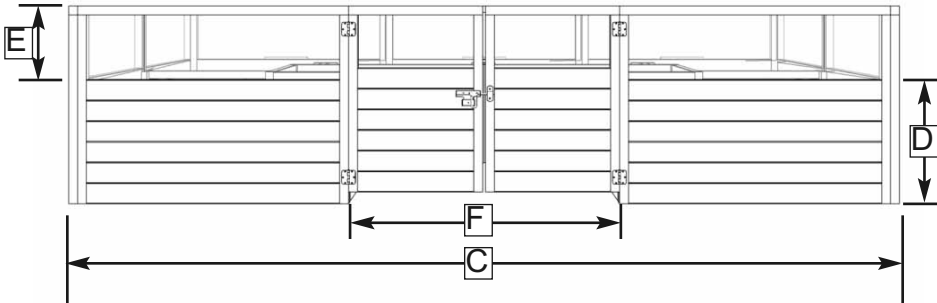

# 12'x8' Raised Cedar Garden Bed

## Item#RB128

**Revised:**  
**Feb 2, 2021**

Escape to the tranquility of your very own garden getaway.

Front View

Side View

Top View

**Product Specifications:**

- A:** Height = 33 1/2"
- B:** Length = 92"
- C:** Width = 141"
- D:** Bottom to Screen = 20"
- E:** Screen Frame Height = 13 1/2"
- F:** Door Width = 46"
- G:** Rear Bed Depth = 28"
- H:** Length of Inner Panels = 60"
- I:** Depth of Side Bed = 28"

**Shipping Specifications:**

3 UPS Boxes  
7'H x 34"W x 47"L

- Box 1 Weight = 98 lbs
- Box 2 Weight = 88 lbs
- Box 3 Weight = 91 lbs
- Box 4 Weight = 84 lbs