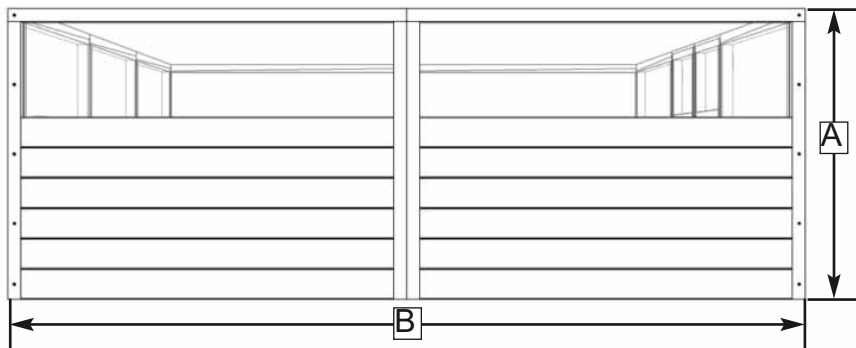

# 12'x8' Raised Cedar Garden Bed

## Item#RB128

**Revised:**  
**Feb 2, 2021**

Escape to the tranquility of your very own garden getaway.

Front View

Side View

Top View

**Product Specifications:**

- A:** Height = 33 1/2"
- B:** Length = 92"
- C:** Width = 141"
- D:** Bottom to Screen = 20"
- E:** Screen Frame Height = 13 1/2"
- F:** Door Width = 46"
- G:** Rear Bed Depth = 28"
- H:** Length of Inner Panels = 60"
- I:** Depth of Side Bed = 28"

**Shipping Specifications:**

3 UPS Boxes  
7'H x 34"W x 47"L

- Box 1 Weight = 98 lbs
- Box 2 Weight = 88 lbs
- Box 3 Weight = 91 lbs
- Box 4 Weight = 84 lbs