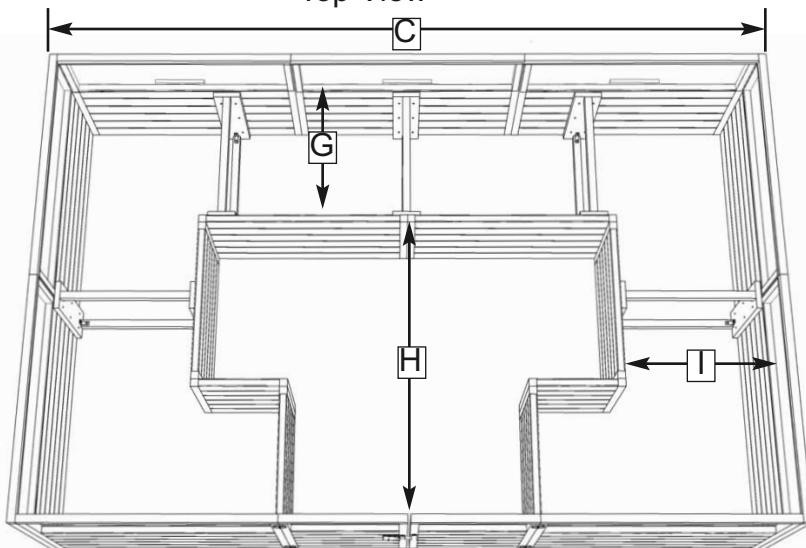

## Item#RB128

**Revised:**  
**Feb 2, 2021**

Escape to the tranquility of your very own garden getaway.

Front View

Side View

Top View

**Product Specifications:**

- A:** Height = 33 1/2"
- B:** Length = 92"
- C:** Width = 141"
- D:** Bottom to Screen = 20"
- E:** Screen Frame Height = 13 1/2"
- F:** Door Width = 46"
- G:** Rear Bed Depth = 28"
- H:** Length of Inner Panels = 60"
- I:** Depth of Side Bed = 28"

**Shipping Specifications:**

3 UPS Boxes  
7'H x 34"W x 47"L

- Box 1 Weight = 98 lbs
- Box 2 Weight = 88 lbs
- Box 3 Weight = 91 lbs
- Box 4 Weight = 84 lbs