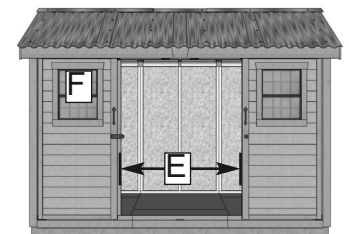

Classic 12' x 8' Shed with Sliding Doors

Item#CLA128-SLDR-ES

Revised:
March 25, 2022

Escape to the tranquility of your very own getaway.

The Classic Shed Kit Includes:

- Engineered Siding Panels
- 2 Functional Windows with Screens
- Sliding Double Doors with 60" opening
- Western Red Cedar Floors and Trim
- 26ga Galvalume Metal Roof
- 2x3 Framing
- Panelized for Quick Assembly
- Hardware Included (screws & nails)

Specifications:

- A: Floor Footprint = 136 1/2" wide x 96" deep
- B: Overall Width Incl. Roof Overhang = 148"
- C: Overall Depth Incl. Roof Overhang = 110"
- D: Overall Height Incl. Floor & Roof = 105"
- E: Door Opening = 60"w x 72"h
- F: Window Size = 18"w x 23"h
- G: Interior Width Frame to Frame = 131 1/2"
- H: Interior Depth Frame to Frame = 89 1/2"
- I: Interior Height from Floor = 94"