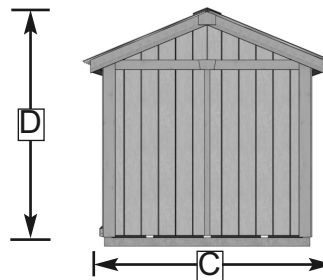

Classic 12' x 8' Shed with Sliding Doors

Item#CLA128-SLDR-ES

Revised:
March 25, 2022

Escape to the tranquility of your very own getaway.

The Classic Shed Kit Includes:

- Engineered Siding Panels
- 2 Functional Windows with Screens
- Sliding Double Doors with 60" opening
- Western Red Cedar Floors and Trim
- 26ga Galvalume Metal Roof
- 2x3 Framing
- Panelized for Quick Assembly
- Hardware Included (screws & nails)

Specifications:

- A: Floor Footprint = 136 1/2" wide x 96" deep
- B: Overall Width Incl. Roof Overhang = 148"
- C: Overall Depth Incl. Roof Overhang = 110"
- D: Overall Height Incl. Floor & Roof = 105"
- E: Door Opening = 60"w x 72"h
- F: Window Size = 18"w x 23"h
- G: Interior Width Frame to Frame = 131 1/2"
- H: Interior Depth Frame to Frame = 89 1/2"
- I: Interior Height from Floor = 94"

Shipping Pkg Size: 83"w x 52"d x 45"h
Shipping Weight = 1390lbs