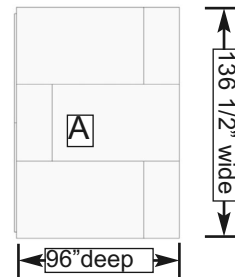

Classic 12' x 8' Shed with Sliding Doors

Item#CLA128-SLDR-ES

Revised:
March 25, 2022

Escape to the tranquility of your very own getaway.

The Classic Shed Kit Includes:

- Engineered Siding Panels
- 2 Functional Windows with Screens
- Sliding Double Doors with 60" opening
- Western Red Cedar Floors and Trim
- 26ga Galvalume Metal Roof
- 2x3 Framing
- Panelized for Quick Assembly
- Hardware Included (screws & nails)

Specifications:

- A: Floor Footprint = 136 1/2" wide x 96" deep
- B: Overall Width Incl. Roof Overhang = 148"
- C: Overall Depth Incl. Roof Overhang = 110"
- D: Overall Height Incl. Floor & Roof = 105"
- E: Door Opening = 60"w x 72"h
- F: Window Size = 18"w x 23"h
- G: Interior Width Frame to Frame = 131 1/2"
- H: Interior Depth Frame to Frame = 89 1/2"
- I: Interior Height from Floor = 94"

Shipping Pkg Size: 83"w x 52"d x 45"h
Shipping Weight = 1390lbs