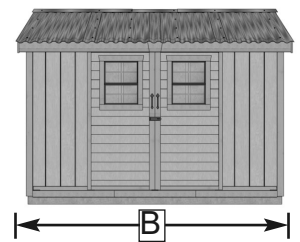

Classic 12' x 8' Shed with Sliding Doors

Item#CLA128-SLDR-ES

Revised:
March 25, 2022

Escape to the tranquility of your very own getaway.

The Classic Shed Kit Includes:

- Engineered Siding Panels
- 2 Functional Windows with Screens
- Sliding Double Doors with 60" opening
- Western Red Cedar Floors and Trim
- 26ga Galvalume Metal Roof
- 2x3 Framing
- Panelized for Quick Assembly
- Hardware Included (screws & nails)

Specifications:

- A: Floor Footprint = 136 1/2" wide x 96" deep
- B: Overall Width Incl. Roof Overhang = 148"
- C: Overall Depth Incl. Roof Overhang = 110"
- D: Overall Height Incl. Floor & Roof = 105"
- E: Door Opening = 60"w x 72"h
- F: Window Size = 18"w x 23"h
- G: Interior Width Frame to Frame = 131 1/2"
- H: Interior Depth Frame to Frame = 89 1/2"
- I: Interior Height from Floor = 94"