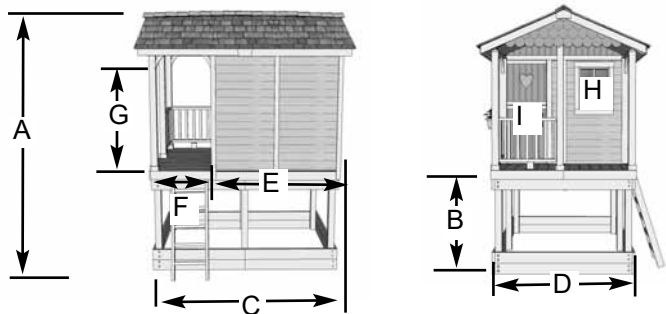

Turn the Sunflower Playhouse into a multi-purpose activity center that includes a Sandbox.

The Kit Includes:

- 3 Functional Windows
- Functional Dutch Door
- 2 Flower Boxes
- Western Red Cedar Construction
- Lap Sided Cedar Panelized Wall Panels
- Cedar Shingled Panelized Roof Panels
- Designer Shingled Gable
- 3 ft Cedar Deck on Porch
- Panelized For Quick Assembly
- 6- 6ft Posts and Joist Hangers
- Ladder Included
- Hardware Included (screws and nails)
- Ladder Included
- Slide Not Included.

Specifications:

- A: Outside Height = 133" (inside= 75")
- B: Platform Height = 48"
- C: Outside Wall Depth = 106"
- D: Outside Wall Width = 76"
- E: Enclosed Playhouse Depth = 72"
- F: Porch Depth = 34"
- G: Front Porch Roof Height = 62"
- H: Window Openings = 18" x 23"
- I: Door Dimensions = 23"w x 57"h

Shipping Pkg. Size: 48"w x 54"h x 88"l
Shipping Weight: = 1300 lbs