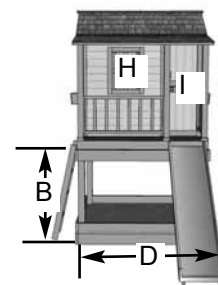

Turn the Little Cedar Playhouse into a multi-purpose activity center that includes a Sandbox.

The Little Cedar Kit Includes:

- Western Red Cedar Construction
- Panelized For Quick Assembly
- Cedar Bevel Sided Walls
- 3 Functional Window with Screens
- Sandbox with 4x4 Post Platform
- Dutch Door
- Hardware Included (screws and nails)
- Ladder Included
- Slide Not Included.

Specifications:

- A: Outside Height = 128" (inside= 74")
- B: Platform Height = 48"
- C: Outside Wall Depth = 71 1/2"
- D: Outside Wall Width = 76"
- E: Enclosed Playhouse Depth = 40 1/2"
- F: Porch Depth = 24 1/2"
- G: Front Porch Roof Height = 50"
- H: Window Openings = 18" x 23"
- I: Door Dimensions = 57" x 23 1/2"

Shipping Pkg. Size: 48"w x 40"h x 88"l
Shipping Weight: = 850 lbs