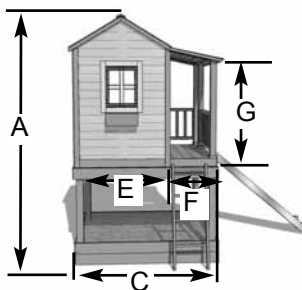

Turn the Little Cedar Playhouse into a multi-purpose activity center that includes a Sandbox.

The Little Cedar Kit Includes:

- Western Red Cedar Construction
- Panelized For Quick Assembly
- Cedar Bevel Sided Walls
- 3 Functional Window with Screens
- Sandbox with 4x4 Post Platform
- Dutch Door
- Hardware Included (screws and nails)
- Ladder Included
- Slide Not Included.

Specifications:

- A: Outside Height = 128" (inside= 74")
- B: Platform Height = 48"
- C: Outside Wall Depth = 71 1/2"
- D: Outside Wall Width = 76"
- E: Enclosed Playhouse Depth = 40 1/2"
- F: Porch Depth = 24 1/2"
- G: Front Porch Roof Height = 50"
- H: Window Openings = 18" x 23"
- I: Door Dimensions = 57" x 23 1/2"