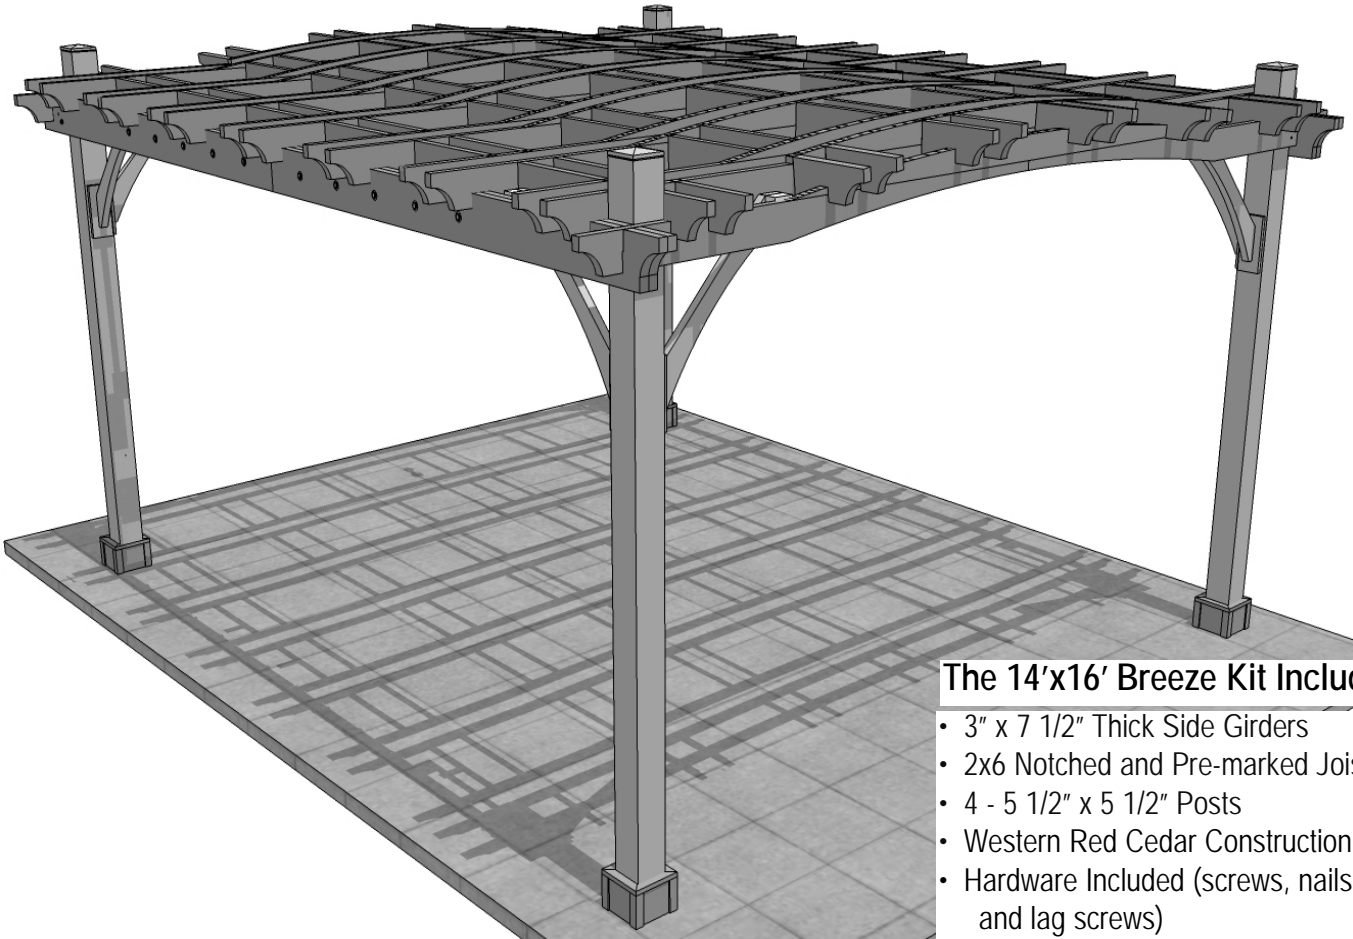

14'x16' Arched Breeze Pergola

Item#BZ1416ARCH

Enhance your outdoor living space with this beautiful and airy western red cedar pergola.

The 14'x16' Breeze Kit Includes:

- 3" x 7 1/2" Thick Side Girders
- 2x6 Notched and Pre-marked Joists
- 4 - 5 1/2" x 5 1/2" Posts
- Western Red Cedar Construction
- Hardware Included (screws, nails and lag screws)
- Step by Step Detailed Assembly Manual.

Specifications:

- A: Post Height = 108"
 B: Outside Post to Post Depth = 168"
 C: Outside Post to Post Width = 192"

Materials List:

- 5 1/2" x 5 1/2" Posts
 3"t x 7 1/2"w Side Girders
 1 1/2"t x 5 1/2"w Girders and Joists
 *Post Mounts not Included in kit.

Shipping Pkg. Size: 41"w x 20"h x 164"l
 Shipping Weight: = 1400 lbs