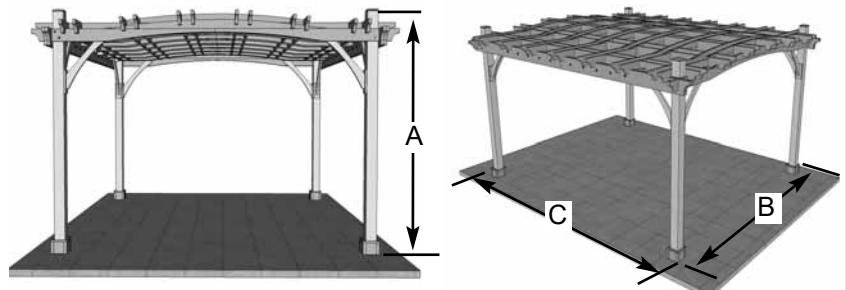

14'x16' Arched Breeze Pergola

Item#BZ1416ARCH

Enhance your outdoor living space with this beautiful and airy western red cedar pergola.

The 14'x16' Breeze Kit Includes:

- 3" x 7 1/2" Thick Side Girders
- 2x6 Notched and Pre-marked Joists
- 4 - 5 1/2" x 5 1/2" Posts
- Western Red Cedar Construction
- Hardware Included (screws, nails and lag screws)
- Step by Step Detailed Assembly Manual.

Specifications:

- A: Post Height = 108"
 B: Outside Post to Post Depth = 168"
 C: Outside Post to Post Width = 192"

Materials List:

- 5 1/2" x 5 1/2" Posts
 3"t x 7 1/2"w Side Girders
 1 1/2"t x 5 1/2"w Girders and Joists
 *Post Mounts not Included in kit.