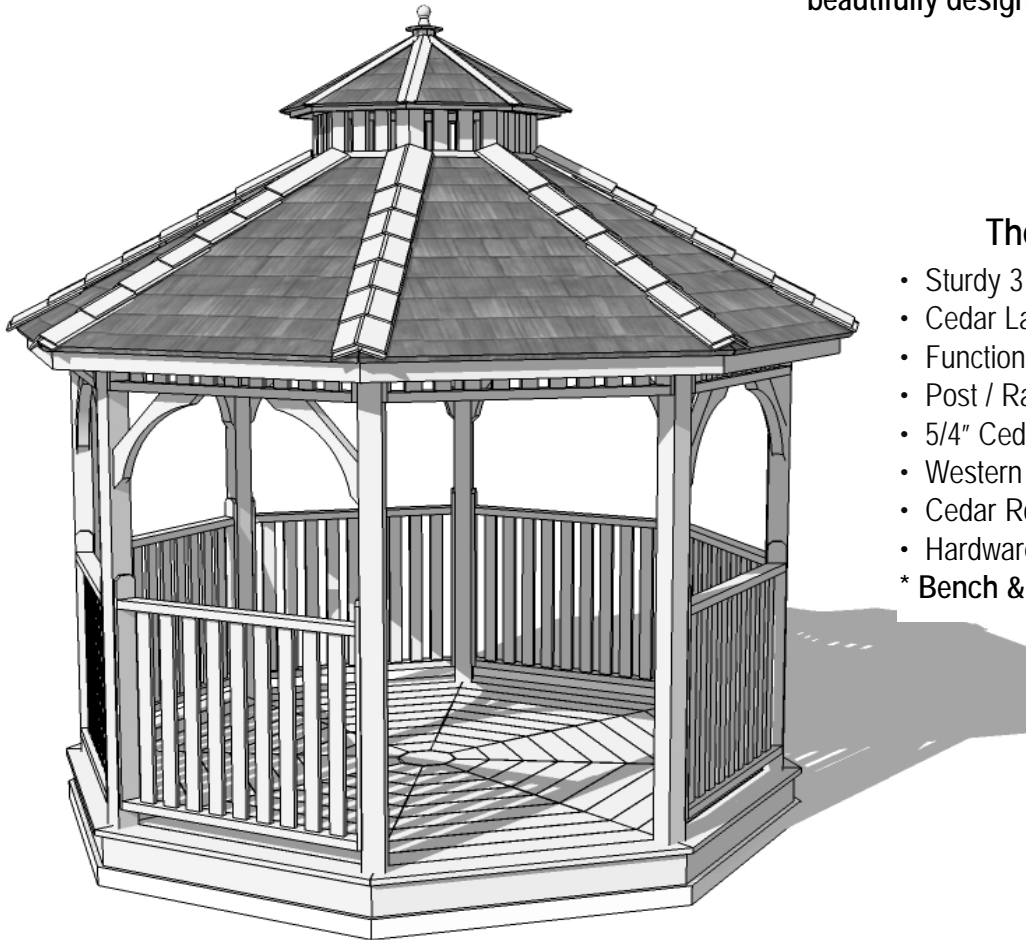

The Bayside Gazebo is the perfect gazebo marriage - beautifully designed and well crafted.

The 12' Octagon Kit Includes:

- Sturdy 3 1/2" x 3 1/2" Post and Rafter Construction
- Cedar Lap Sided Ceiling
- Functional Cupola Included
- Post / Rafter / Joists- Carriage Bolted
- 5/4" Cedar Deck Floor
- Western Red Cedar Construction
- Cedar Roof with Shingles Already Attached
- Hardware Included (carriage bolts, screws and nails).
- * Bench & Screen Options Available.

Square Footage: 120 sqft

Dimensions:

- A: Side to Side Outside Roof Dimension = 159 1/4"
- B: Diagonal Outside Roof Dimension = 175"
- C: Side to Side Outside Post Dimension = 144 "
- D: Diagonal Outside Post Dimension = 156"
- E: Outside Rim Joist (longest) = 59 5/8"
- F: Outside Sidewall to Sidewall Radius = 72"
- G: Outside to Inside Rim Joist = 55 3/4"
- H: Outside to Center Pier Block = 31 3/4 "
- I: Overall Outside Height = 164"
- J: Height from Floor to Bottom of Top Rail = 72"

Materials List: 3 1/2" x 3 1/2" Posts and Rafters.
 1 1/2" x 5 1/2" Floor Joists. 5/4" x 5 1/2" Decking.

Shipping Pkg#1 Size: 88"w x 52"d x 34"h
 Shipping Pkg#2 Size: 96"w x 48"d x 21"h
 Shipping Weight: = 1400 lbs