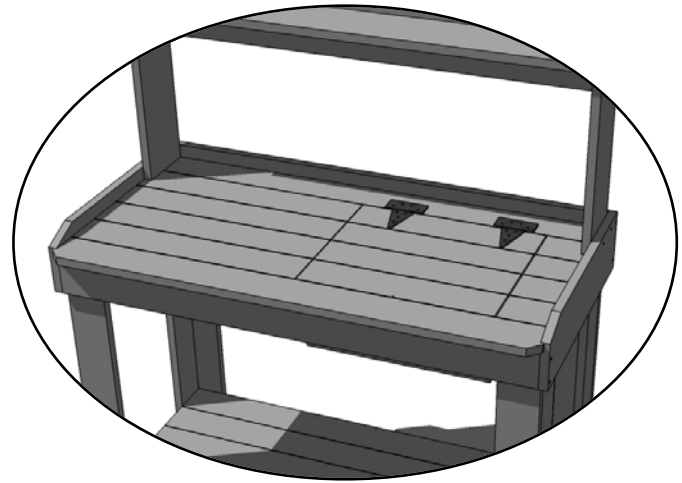

The Potting Bench is a great place for you to organize and store garden necessities from potting soil to trowel.

The Potting Bench Kit Includes:

- Western Red Cedar Construction
- Sturdy and Easy to Assemble
- Removable Wooden Sink
- Hinged Sink Lid
- Hardware Included (screws and nails).

Specifications:

- A: Overall Height = 51"
 B: Depth = 23"
 C: Width = 43"
 D: Top Shelf Height = 34"
 E: Bottom Shelf Height = 9"

*Sink Size: 16" wide x 13" length x 6" deep

Shipping Pkg. Size: 22"w x 46"d x 7"h
 Shipping Weight: = 45 lbs