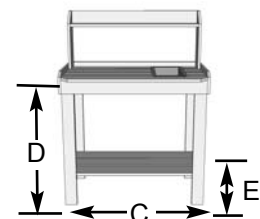

The Potting Bench is a great place for you to organize and store garden necessities from potting soil to trowel.

The Potting Bench Kit Includes:

- Western Red Cedar Construction
- Sturdy and Easy to Assemble
- Removable Wooden Sink
- Hinged Sink Lid
- Hardware Included (screws and nails).

Specifications:

- A: Overall Height = 51"
 B: Depth = 23"
 C: Width = 43"
 D: Top Shelf Height = 34"
 E: Bottom Shelf Height = 9"

*Sink Size: 16" wide x 13" length x 6" deep

Shipping Pkg. Size: 22"w x 46"d x 7"h
 Shipping Weight: = 45 lbs