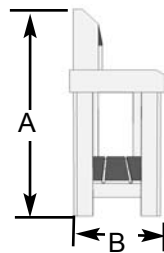

The Potting Bench is a great place for you to organize and store garden necessities from potting soil to trowel.

The Potting Bench Kit Includes:

- Western Red Cedar Construction
- Sturdy and Easy to Assemble
- Removable Wooden Sink
- Hinged Sink Lid
- Hardware Included (screws and nails).

Specifications:

- A: Overall Height = 51"
 B: Depth = 23"
 C: Width = 43"
 D: Top Shelf Height = 34"
 E: Bottom Shelf Height = 9"

*Sink Size: 16" wide x 13" length x 6" deep

Shipping Pkg. Size: 22"w x 46"d x 7"h
 Shipping Weight: = 45 lbs