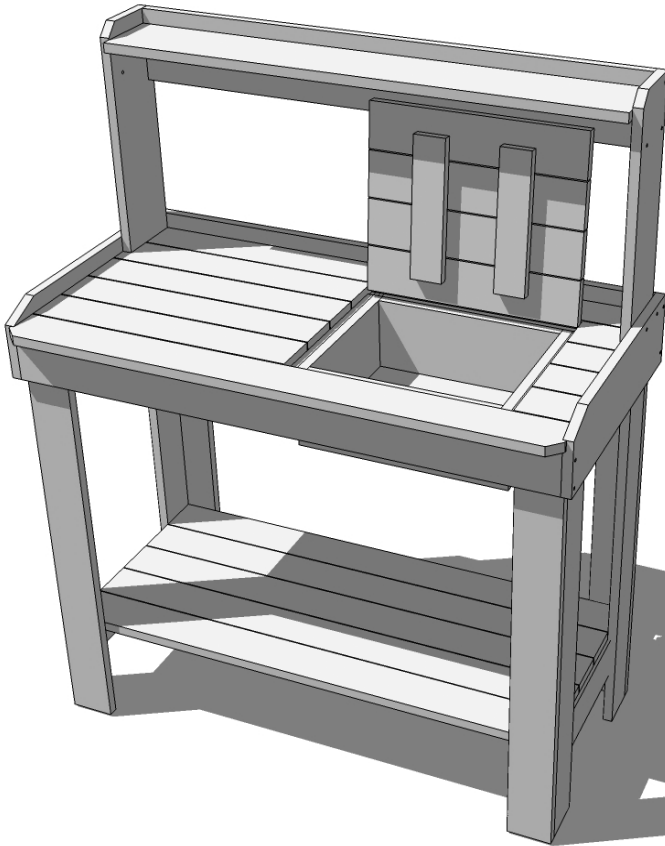

The Potting Bench is a great place for you to organize and store garden necessities from potting soil to trowel.

The Potting Bench Kit Includes:

- Western Red Cedar Construction
- Sturdy and Easy to Assemble
- Removable Wooden Sink
- Hinged Sink Lid
- Hardware Included (screws and nails).

Specifications:

- A: Overall Height = 51"
 B: Depth = 23"
 C: Width = 43"
 D: Top Shelf Height = 34"
 E: Bottom Shelf Height = 9"

*Sink Size: 16" wide x 13" length x 6" deep

Shipping Pkg. Size: 22"w x 46"d x 7"h
 Shipping Weight: = 45 lbs